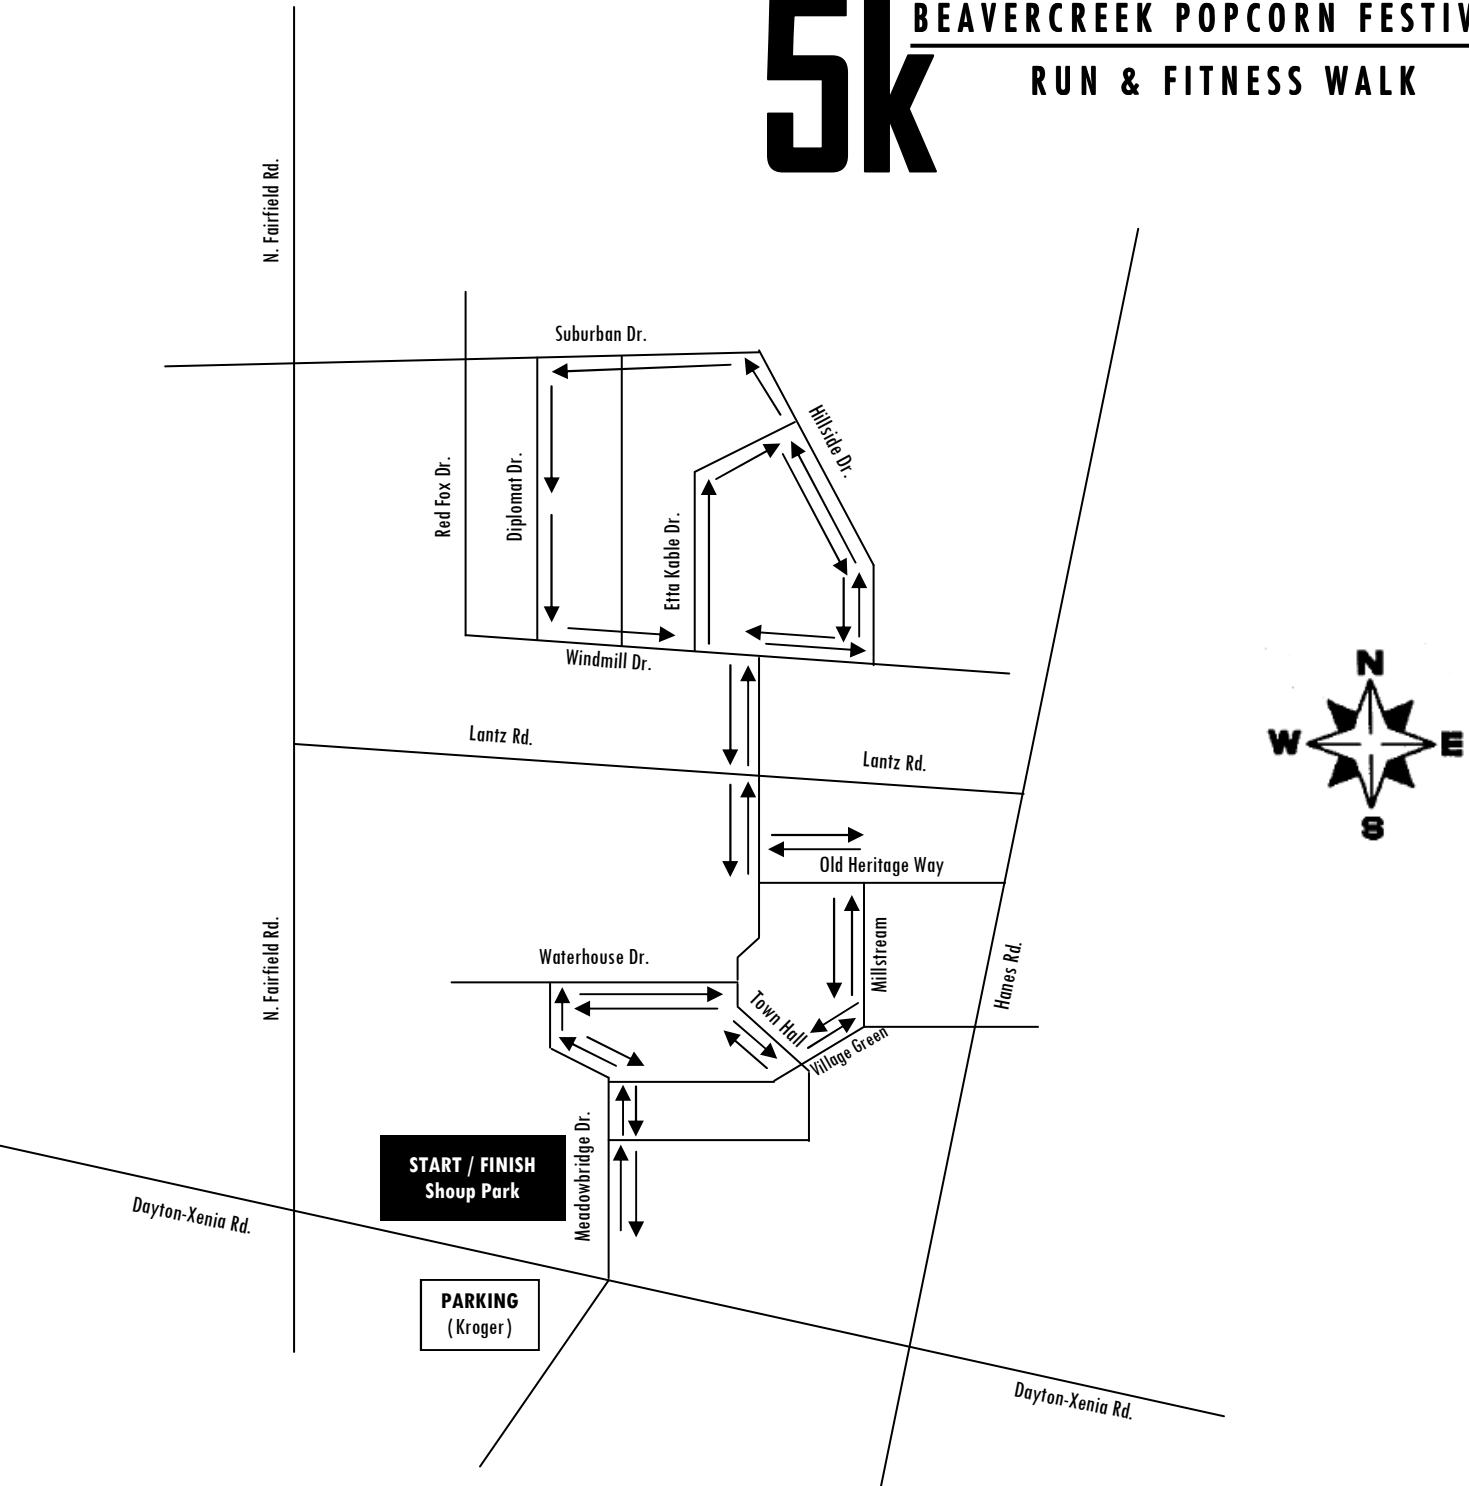

5k BEAVERCREEK POPCORN FESTIVAL RUN & FITNESS WALK

START: Shoup Park [1341 Meadowbridge Dr.]

ROUTE: Shoup Park; north on Meadowbridge Dr.; right on Waterhouse Dr.; right on Town Hall Rd.; left on Village Green; left on Millstream; left on Old Heritage Way; right on Town Hall Rd.; right on Windmill Dr.; left on Hillside Dr.; left on Suburban Dr.; left on Diplomat Dr.; left on Windmill Dr.; left on Etta Kable Dr.; right on Hillside Dr.; right on Windmill Dr.; left on Town Hall Rd.; left on Old Heritage Way; right on Millstream; right on Village Green; right on Town Hall Rd.; left on Waterhouse Dr.; left on Meadowbridge Dr.; end at Shoup Park.

FINISH: Shoup Park [1341 Meadowbridge Dr.]

PARKING: Parking for participants is available at Kroger located at the corner of Dayton-Xenia Rd. and Meadowbridge Dr.